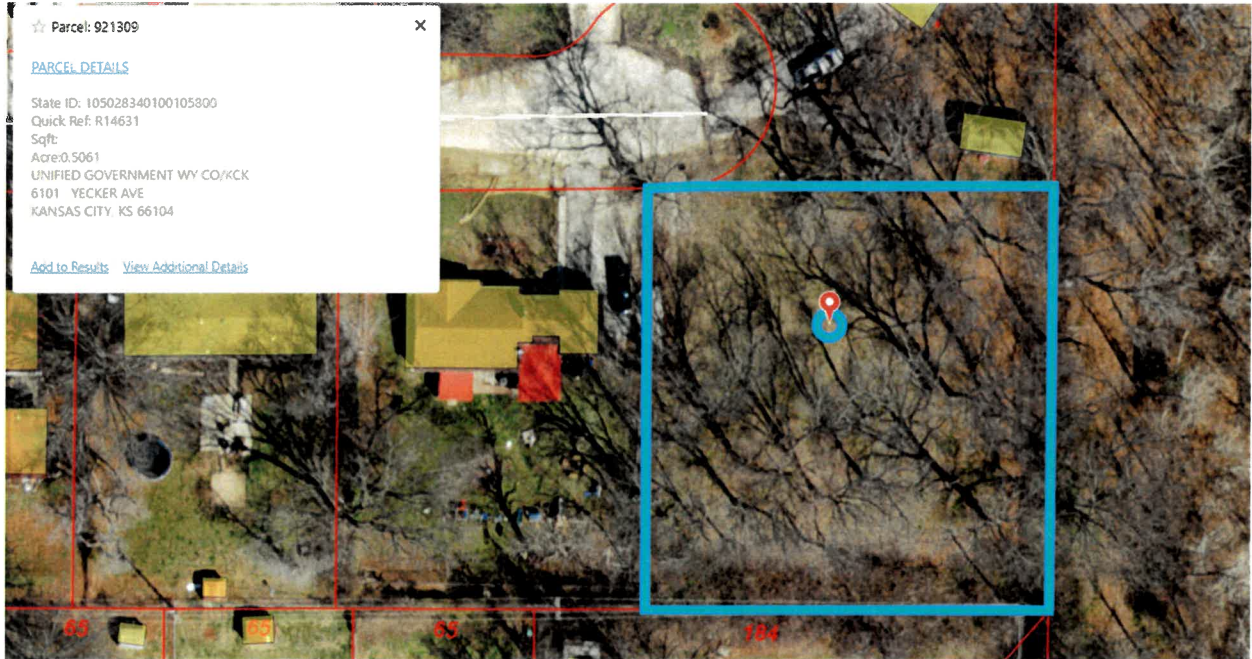

**GRIFFITH CEMETERY**  
**6801 LEAVENWORTH ROAD**

**OLD QUINDARO CEMETERY**  
**NORTH 32<sup>ND</sup> STREET & SEWELL AVENUE**

**OLD BREW CAVE**

**N.32<sup>ND</sup> ST. & SEWELL AVE.**

**(BEFORE OLD QUINDARO CEMETERY, AFTER CROSSING BRIDGE)**

**PRAIRIE CEMETERY**  
**10240 LEAVENWORTH ROAD**

**SAYLOR CEMETERY**  
**6901 DONAHOO ROAD**

**VINEWOOD CEMETERY**

**9501 NELSON ROAD**

**RIVERVIEW CEMETERY**

**13401 STILLWELL ROAD**

**BRUNES CEMETERY**  
**6101 YECKER AVENUE**